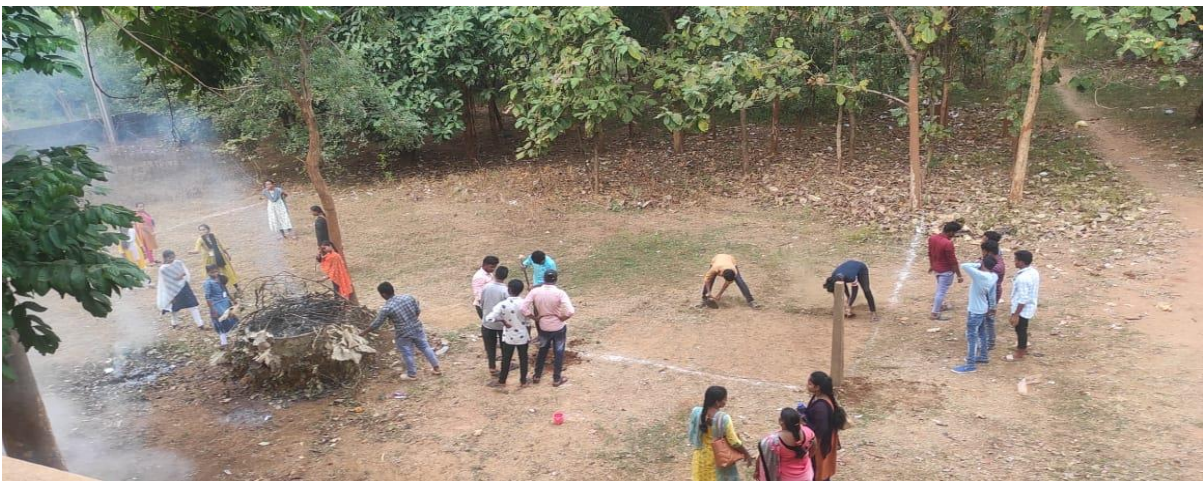

### Activity - Tree Plantation

On July 1, 2022, a tree plantation drive took place within the college premises, involving enthusiastic participation from all NSS volunteers. The event aimed to enhance the environment and promote ecological awareness. Under the initiative, numerous trees were planted, contributing to a greener campus and a more sustainable ecosystem. This collaborative effort showcased the dedication of NSS volunteers towards creating a positive impact on the environment and fostering a sense of responsibility towards nature. The event stands as a significant step towards a more eco-friendly and vibrant college environment, fostering a spirit of environmental stewardship among the participants.